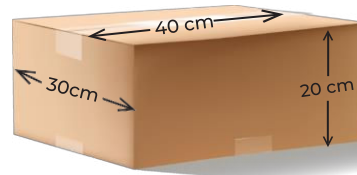

Truly ecological – no greenwashing:

Your products are wrapped in recycled paper, packed in **FSC-certified** cardboard boxes and sealed with paper tape. We offer the following parcel sizes:

Carton sizes XS

18 cm x 12 cm x 7 cm
 22 cm x 13 cm x 5 cm
 34 cm x 21 cm x 3 cm

Carton sizes S

27 cm x 10 cm x 10 cm
 26 cm x 18 cm x 10 cm
 31 cm x 22 cm x 15 cm

Carton sizes M

50 cm x 30 cm x 10 cm
 40 cm x 30 cm x 20 cm
 32 cm x 22 cm x 10 cm

Carton sizes L

64 cm x 38 cm x 19 cm
 50 cm x 40 cm x 30 cm
 70 cm x 40 cm x 30 cm

Carton sizes XL

1) 60 cm x 60 cm x 40 cm
 2) 120 cm x 80 cm x 60 cm

The above measurements (length x width x height) refer to external dimensions. Our offer includes sizes XS to XL carton ¹⁾, whereas XL carton ²⁾ as well as pallets for XXL deliveries are exclusive. Further sizes and branded materials are sourced upon request.