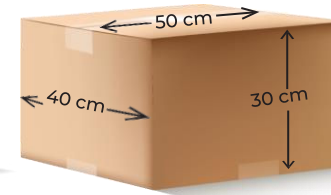

Truly ecological – no greenwashing:

Your products are wrapped in recycled paper, packed in **FSC-certified** cardboard boxes and sealed with paper tape. We offer the following parcel sizes:

Carton sizes XS

18 cm x 12 cm x 7 cm
 22 cm x 13 cm x 5 cm
 34 cm x 21 cm x 3 cm

Carton sizes S

27 cm x 10 cm x 10 cm
 26 cm x 18 cm x 10 cm
 31 cm x 22 cm x 15 cm

Carton sizes M

50 cm x 30 cm x 10 cm
 40 cm x 30 cm x 20 cm
 32 cm x 22 cm x 10 cm

Carton sizes L

64 cm x 38 cm x 19 cm
 50 cm x 40 cm x 30 cm
 70 cm x 40 cm x 30 cm

Carton sizes XL

1) 60 cm x 60 cm x 40 cm
 2) 120 cm x 80 cm x 60 cm

The above measurements (length x width x height) refer to external dimensions. Our offer includes sizes XS to XL carton ¹⁾, whereas XL carton ²⁾ as well as pallets for XXL deliveries are exclusive. Further sizes and branded materials are sourced upon request.