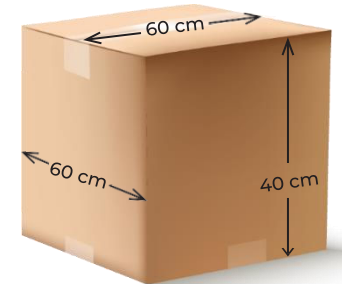

Truly ecological – no greenwashing:

Your products are wrapped in recycled paper, packed in **FSC-certified** cardboard boxes and sealed with paper tape. We offer the following parcel sizes:

Carton sizes XS

18 cm x 12 cm x 7 cm
 22 cm x 13 cm x 5 cm
 34 cm x 21 cm x 3 cm

Carton sizes S

27 cm x 10 cm x 10 cm
 26 cm x 18 cm x 10 cm
 31 cm x 22 cm x 15 cm

Carton sizes M

50 cm x 30 cm x 10 cm
 40 cm x 30 cm x 20 cm
 32 cm x 22 cm x 10 cm

Carton sizes L

64 cm x 38 cm x 19 cm
 50 cm x 40 cm x 30 cm
 70 cm x 40 cm x 30 cm

Carton sizes XL

1) 60 cm x 60 cm x 40 cm
 2) 120 cm x 80 cm x 60 cm

The above measurements (length x width x height) refer to external dimensions. Our offer includes sizes XS to XL carton ¹⁾, whereas XL carton ²⁾ as well as pallets for XXL deliveries are exclusive. Further sizes and branded materials are sourced upon request.