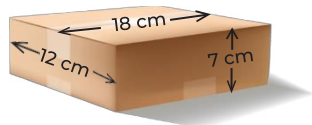

Truly ecological – no greenwashing:

Your products are wrapped in recycled paper, packed in **FSC-certified** cardboard boxes and sealed with paper tape. We offer the following parcel sizes:

Carton sizes XS

18 cm x 12 cm x 7 cm
 22 cm x 13 cm x 5 cm
 34 cm x 21 cm x 3 cm

Carton sizes S

27 cm x 10 cm x 10 cm
 26 cm x 18 cm x 10 cm
 31 cm x 22 cm x 15 cm

Carton sizes M

50 cm x 30 cm x 10 cm
 40 cm x 30 cm x 20 cm
 32 cm x 22 cm x 10 cm

Carton sizes L

64 cm x 38 cm x 19 cm
 50 cm x 40 cm x 30 cm
 70 cm x 40 cm x 30 cm

Carton sizes XL

1) 60 cm x 60 cm x 40 cm
 2) 120 cm x 80 cm x 60 cm

The above measurements (length x width x height) refer to external dimensions. Our offer includes sizes XS to XL carton ¹⁾, whereas XL carton ²⁾ as well as pallets for XXL deliveries are exclusive. Further sizes and branded materials are sourced upon request.